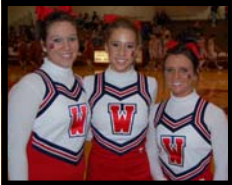

## faces in THE crowd

Seniors Gena McKinzie, Chelsea Bergman, and Brittanie Spanbauer celebrate cheering at their last home game.

Wayne Braddy, custodian, cuts down the net for the Cardinals who claimed the Regional Championship.

Lauren Benoist, Junior, makes an awesome tie dyed shirt for FCCLA.

Senior Ethan Shurtz keeps the ball away from an opposing player during the regional tournament.

On the Honors sheep dissection field trip, Juniors Hallie Scott and Lyndsey Fisher examine their sheep brain.

What a night to remember! On February 23<sup>rd</sup>, the Woodlawn Cardinals defeated the Clay City Wolves for the Class 1A Regional Championship. With that win, the team's record improved to 20-11. It takes the whole team to win a regional, but key players for the Cardinals were Ethan Shurtz, Kyle Boldt (back from recent injury), Bronson Verhines, Jase Green, Jesse Hart, Dawson Verhines, and Casey Hammond. This was the first Regional Championship since 1988. In fact, Mr. Witzel was on the team at that time. In addition, from the Mid-South Conference, Waltonville and Grayville also won regional championships this year.

Woodlawn advanced to the Nokomis sectional to play the Nokomis Redskins on February 26<sup>th</sup>. However, the Woodlawn Cardinals sadly lost to the Redskins making the Cardinal's record 20-12. Great season, Cardinals!